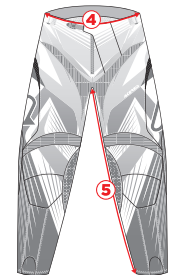

SIZE CHART OFFROAD GEAR

HELMETS

SIZE	MEASURE CIRCUMFERENCE HEAD
XXS	51/52 cm.
XS	53/54 cm.
S	55/56 cm.
M	57/58 cm.
L	59/60 cm.
XL	61/62 cm.
XXL	63/64 cm.

JERSEY

SIZE	1 CHEST MEASURES 2,5 cm. below harmhole	2 SLEEVES LENGHT	3 CENTER BACK LENGHT
S	56 cm.	77 cm.	77,5 cm.
M	58 cm.	79 cm.	81 cm.
L	60 cm.	81 cm.	83 cm.
XL	63 cm.	83 cm.	85 cm.
XXL	66 cm.	84 cm.	87 cm.
3XL	69 cm.	84,5 cm.	88 cm.
4XL	72 cm.	85 cm.	89 cm.
5XL	75 cm.	85,5 cm.	90 cm.

PANTS

SIZE EU - USA	4 WAIST CIRCUMF. RELAXED	4 WAIST CIRCUMF. STRETCHED	5 INSEAM
44-28	62 cm.	80 cm.	74 cm.
46-30	67 cm.	85 cm.	76 cm.
48-32	72 cm.	90 cm.	78 cm.
50-34	77 cm.	95 cm.	80 cm.
52-36	82 cm.	100 cm.	82 cm.
54-38	87 cm.	105 cm.	84 cm.
56-40	92 cm.	110 cm.	85 cm.
58-42	97 cm.	114 cm.	87 cm.
60-44	102 cm.	118 cm.	89 cm.
62-46	107 cm.	122 cm.	91 cm.

JACKETS

SIZE	1 CHEST MEASURES	2 SLEEVES LENGHT (no cuff)	3 CENTER BACK LENGHT	4 SHOULDER WIDTH
M-48	65 cm.	65 cm.	70 cm.	56 cm.
L-50	68 cm.	66 cm.	72 cm.	58 cm.
XL-52	71 cm.	67 cm.	74 cm.	60 cm.
XXL-54	74 cm.	68 cm.	76 cm.	62 cm.
3XL-56	77 cm.	69 cm.	77 cm.	64 cm.

GLOVES

SIZE	U.S. SIZE
S	8
M	9
L	10
XL	11
XXL	12

BOOTS

EU SIZE	U.S. SIZE	U.K. SIZE	LENGHT
39	6½	6	24,5 cm.
40	7	6½	25 cm.
41	8	7½	26 cm.
42	8½	8	27 cm.
43	9½	9	28 cm.
44	10	9½	28,5 cm.
45	11	10½	29,5 cm.
46	12	11½	30,5 cm.
47	12½	12	31 cm.

JUNIOR HELMET

SIZE	MEASURE CIRCUMFERENCE HEAD
Y/S	48/49 cm.
Y/M	50/51 cm.
L	52/53 cm.

JUNIOR JERSEY

SIZE	HEIGHT	AGE	1 CHEST MEASURES 2,5 cm. below harmhole	2 SLEEVES LENGHT	3 CENTER BACK LENGHT
XS	115 cm.	3/4 years	37 cm.	46 cm.	50 cm.
S	120 cm.	4/5 years	40 cm.	52 cm.	54 cm.
M	125 cm.	5/6 years	43 cm.	58 cm.	59 cm.
L	129 cm.	7/8 years	46 cm.	64 cm.	63 cm.
XL	142 cm.	9/10 years	49 cm.	70 cm.	67 cm.
XXL	147 cm.	11/12 years	52 cm.	76 cm.	72 cm.

JUNIOR PANTS