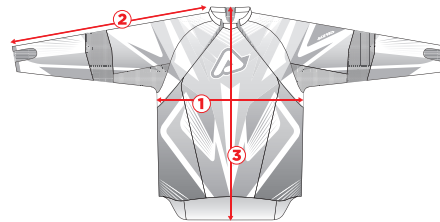

SIZE CHART OFFROAD GEAR

HELMETS

SIZE	MEASURE CIRCUMFERENCE HEAD
XXS	51/52 cm.
XS	53/54 cm.
S	55/56 cm.
M	57/58 cm.
L	59/60 cm.
XL	61/62 cm.
XXL	63/64 cm.

JERSEY

SIZE	1 CHEST MEASURES 2,5 cm. below harmhole	2 SLEEVES LENGHT	3 CENTER BACK LENGHT
S	56 cm.	77 cm.	77,5 cm.
M	58 cm.	79 cm.	81 cm.
L	60 cm.	81 cm.	83 cm.
XL	63 cm.	83 cm.	85 cm.
XXL	66 cm.	84 cm.	87 cm.
3XL	69 cm.	84,5 cm.	88 cm.
4XL	72 cm.	85 cm.	89 cm.
5XL	75 cm.	85,5 cm.	90 cm.

PANTS

SIZE EU - USA	4 WAIST CIRCUMF. RELAXED	4 WAIST CIRCUMF. STRETCHED	5 INSEAM
44-28	62 cm.	80 cm.	74 cm.
46-30	67 cm.	85 cm.	76 cm.
48-32	72 cm.	90 cm.	78 cm.
50-34	77 cm.	95 cm.	80 cm.
52-36	82 cm.	100 cm.	82 cm.
54-38	87 cm.	105 cm.	84 cm.
56-40	92 cm.	110 cm.	85 cm.
58-42	97 cm.	114 cm.	87 cm.
60-44	102 cm.	118 cm.	89 cm.
62-46	107 cm.	122 cm.	91 cm.

JACKETS

SIZE	1 CHEST MEASURES	2 SLEEVES LENGHT (no cuff)	3 CENTER BACK LENGHT	4 SHOULDER WIDTH
M-48	65 cm.	65 cm.	70 cm.	56 cm.
L-50	68 cm.	66 cm.	72 cm.	58 cm.
XL-52	71 cm.	67 cm.	74 cm.	60 cm.
XXL-54	74 cm.	68 cm.	76 cm.	62 cm.
3XL-56	77 cm.	69 cm.	77 cm.	64 cm.

GLOVES

SIZE	U.S. SIZE
S	8
M	9
L	10
XL	11
XXL	12

BOOTS

EU SIZE	U.S. SIZE	U.K. SIZE	LENGHT
39	6½	6	24,5 cm.
40	7	6½	25 cm.
41	8	7½	26 cm.
42	8½	8	27 cm.
43	9½	9	28 cm.
44	10	9½	28,5 cm.
45	11	10½	29,5 cm.
46	12	11½	30,5 cm.
47	12½	12	31 cm.

JUNIOR HELMET

SIZE	MEASURE CIRCUMFERENCE HEAD
Y/S	48/49 cm.
Y/M	50/51 cm.
L	52/53 cm.

JUNIOR JERSEY

SIZE	HEIGHT	AGE	1 CHEST MEASURES 2,5 cm. below harmhole	2 SLEEVES LENGHT	3 CENTER BACK LENGHT
XS	115 cm.	3/4 years	37 cm.	46 cm.	50 cm.
S	120 cm.	4/5 years	40 cm.	52 cm.	54 cm.
M	125 cm.	5/6 years	43 cm.	58 cm.	59 cm.
L	129 cm.	7/8 years	46 cm.	64 cm.	63 cm.
XL	142 cm.	9/10 years	49 cm.	70 cm.	67 cm.
XXL	147 cm.	11/12 years	52 cm.	76 cm.	72 cm.

JUNIOR PANTS