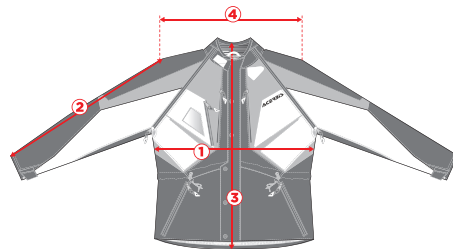

JACKETS

SIZE	1 CHEST MEASURES	2 SLEEVES LENGHT (no cuff)	3 CENTER BACK LENGHT	4 SHOULDER WIDTH
M-48	65 cm.	65 cm.	70 cm.	56 cm.
L-50	68 cm.	66 cm.	72 cm.	58 cm.
XL-52	71 cm.	67 cm.	74 cm.	60 cm.
XXL-54	74 cm.	68 cm.	76 cm.	62 cm.
3XL-56	77 cm.	69 cm.	77 cm.	64 cm.

GLOVES

SIZE	U.S. SIZE
S	8
M	9
L	10
XL	11
XXL	12

BOOTS

EU SIZE	U.S. SIZE	U.K. SIZE	LENGHT
39	6½	6	24,5 cm.
40	7	6½	25 cm.
41	8	7½	26 cm.
42	8½	8	27 cm.
43	9½	9	28 cm.
44	10	9½	28,5 cm.
45	11	10½	29,5 cm.
46	12	11½	30,5 cm.
47	12½	12	31 cm.

JUNIOR HELMET

SIZE	MEASURE CIRCUMFERENCE HEAD
Y/S	48/49 cm.
Y/M	50/51 cm.
L	52/53 cm.

JUNIOR JERSEY

SIZE	HEIGHT	AGE	1 CHEST MEASURES 2,5 cm. below harmhole	2 SLEEVES LENGHT	3 CENTER BACK LENGHT
XS	115 cm.	3/4 years	37 cm.	46 cm.	50 cm.
S	120 cm.	4/5 years	40 cm.	52 cm.	54 cm.
M	125 cm.	5/6 years	43 cm.	58 cm.	59 cm.
L	129 cm.	7/8 years	46 cm.	64 cm.	63 cm.
XL	142 cm.	9/10 years	49 cm.	70 cm.	67 cm.
XXL	147 cm.	11/12 years	52 cm.	76 cm.	72 cm.

JUNIOR PANTS

SIZE EU - USA	HEIGHT	AGE	4 WAIST CIRCUMF. RELAXED	4 WAIST CIRCUMF. STRETCHED	5 INSEAM
XS - 18	115 cm.	3/4 years	49 cm.	55 cm.	40 cm.
S - 20	120 cm.	4/5 years	52 cm.	59 cm.	46 cm.
M - 22	125 cm.	5/6 years	55 cm.	63 cm.	52 cm.
L - 24	129 cm.	7/8 years	58 cm.	67 cm.	57 cm.
XL - 26	142 cm.	9/10 years	59 cm.	71 cm.	62 cm.
XXL - 28	147 cm.	11/12 years	60 cm.	75 cm.	68 cm.

JUNIOR GLOVES

SIZE	YEAR
XS	3/4
S	5/6
M	7/8
L	9/10
XL	11/12

JUNIOR BOOTS

EU SIZE	U.S. SIZE	U.K. SIZE	LENGHT
32	1	1	20 cm.
33	2	1	20,5 cm.
34	3	2	21 cm.
35	3½	2½	22 cm.
36	4	3	22,5 cm.
37	5	4	23 cm.
38	5½	4½	24 cm.

JACKETS